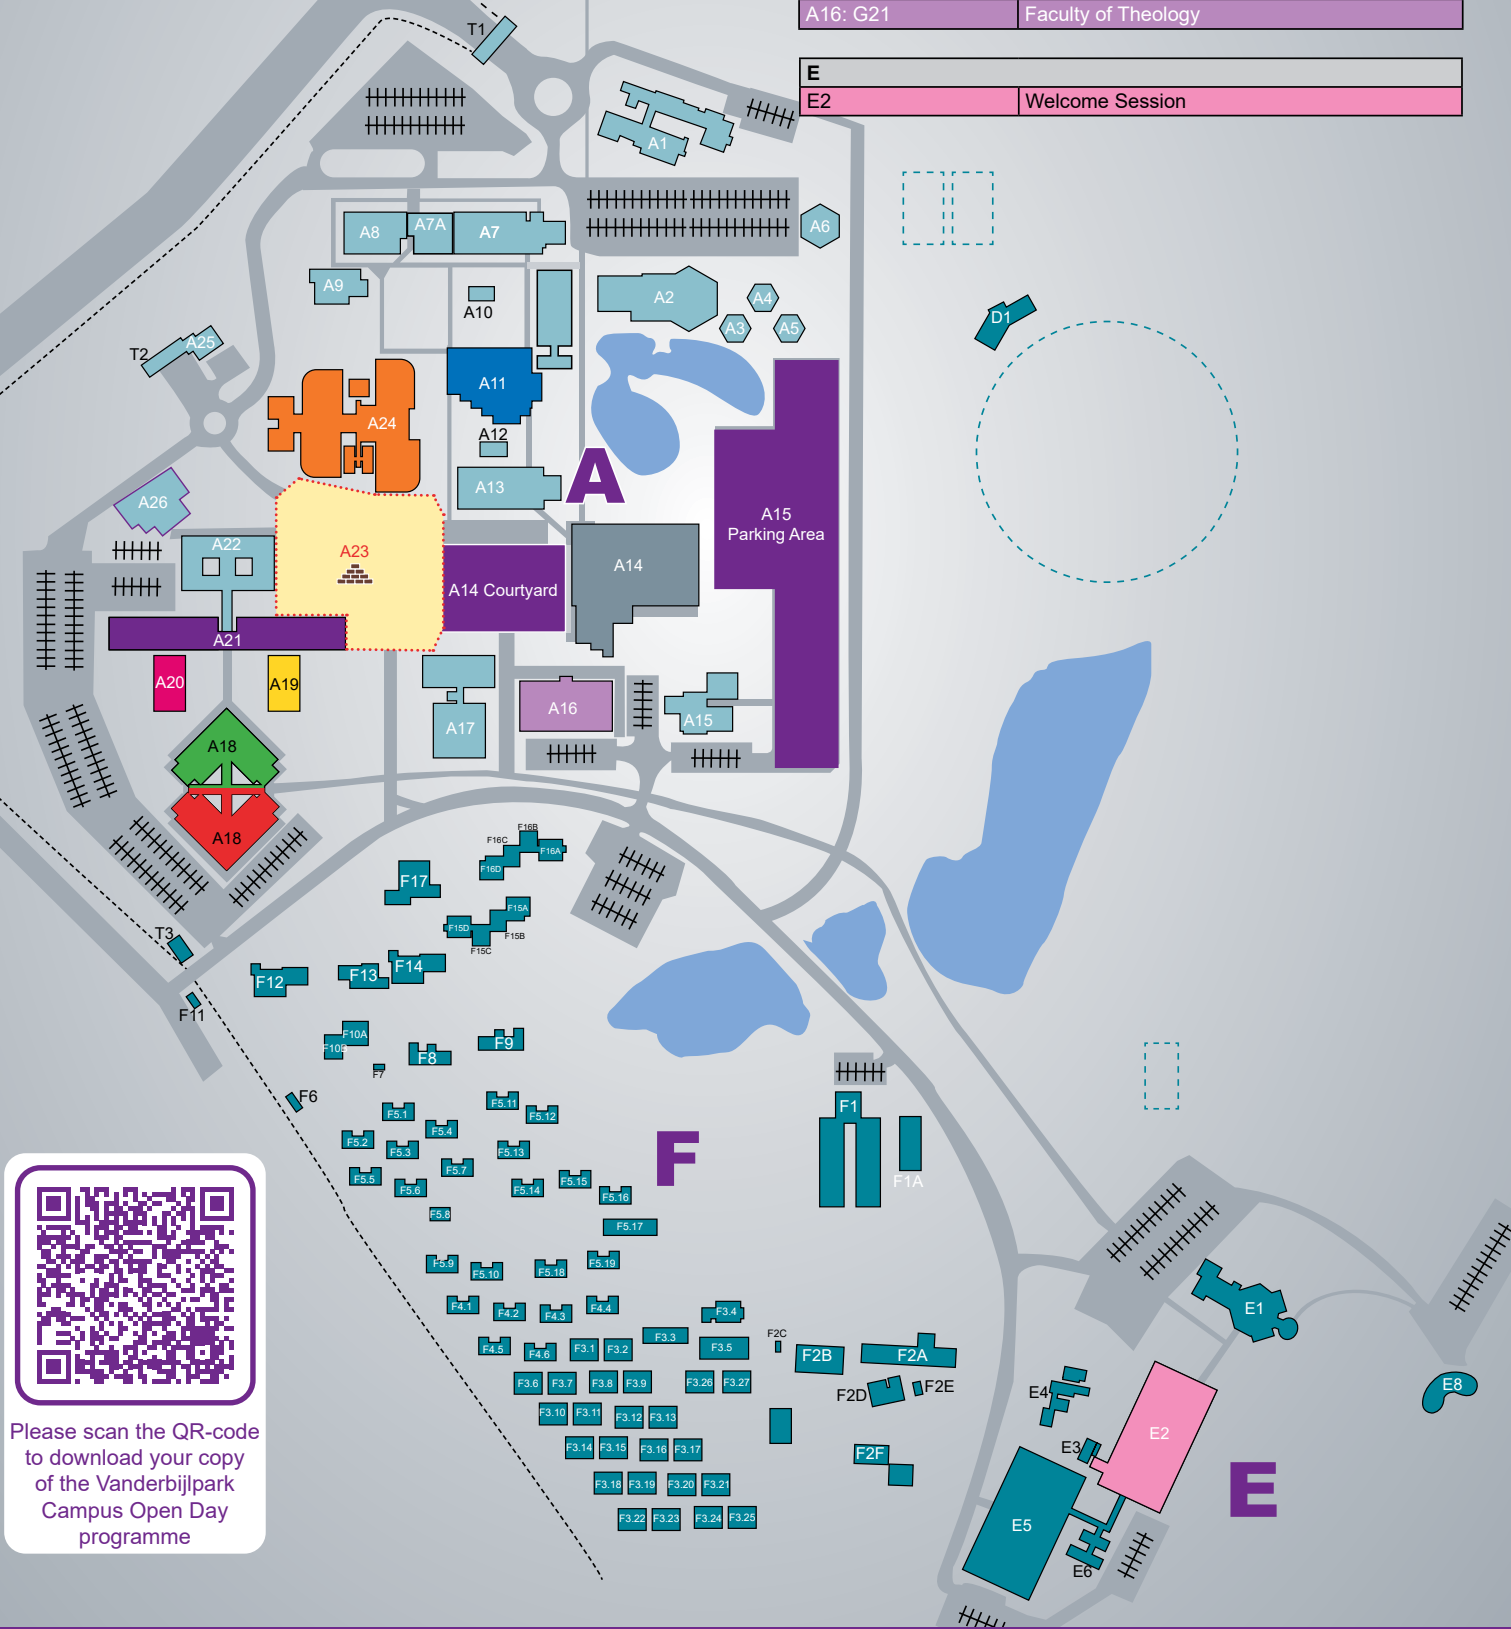

NORTH-WEST UNIVERSITY VANDERBIJLPARK CAMPUS

**CAUTION!!
CONSTRUCTION SITES.**

A	
A11: G02	Faculty of Education
A14 Honours Wing, Goyer of Books and Beans	Faculty of Engineering
A14 Court Yard	Support Departments
A15 Parking	Student Life Experience
A18: G04	Faculty of Law
A18: G01-G03 & G05	Faculty of Natural and Agricultural Sciences
A19	Faculty of Humanities
A20: G01, G02 & A23	Faculty of Health Sciences
A24: G01-G04	Faculty of Economic and Management Sciences
A16: G21	Faculty of Theology

E	
E2	Welcome Session